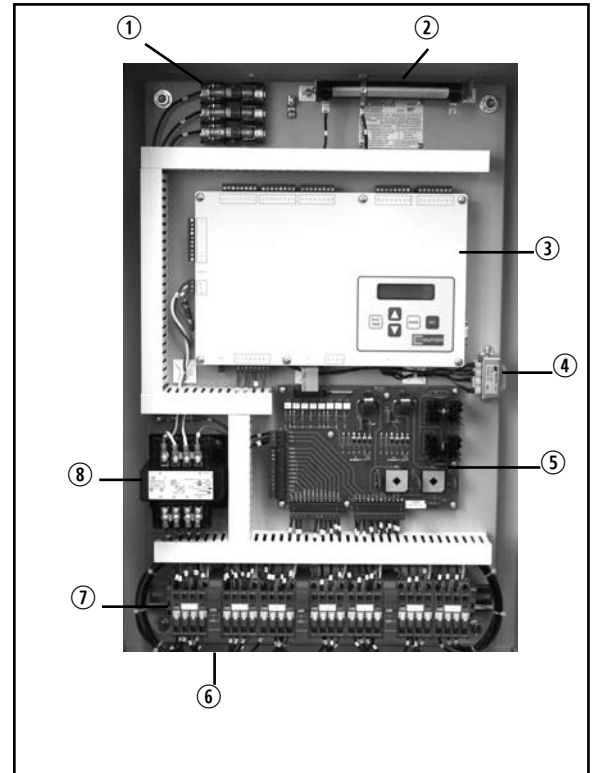

## Model "MPG2" Control

**WHEN USED:** Staggered hoistway and two (2) gates per hoistway (front and rear not at same level)

Key #	Part #	Part Description
①	90-842300	Fuse (6-1/4 A 250V)
②	90-867500	Resistor (250 ohms 100W)
③	01-655100	MP Control Board
④	90-883500	Transformer (115V/24VAC)
⑤	01-655200	MP Power Board
⑥	90-522000	Mechanical Interlock
⑦	90-520001	Contactor
⑧	90-883000	Transformer (230V/115VAC)
	01-620000	Enclosure (not shown)